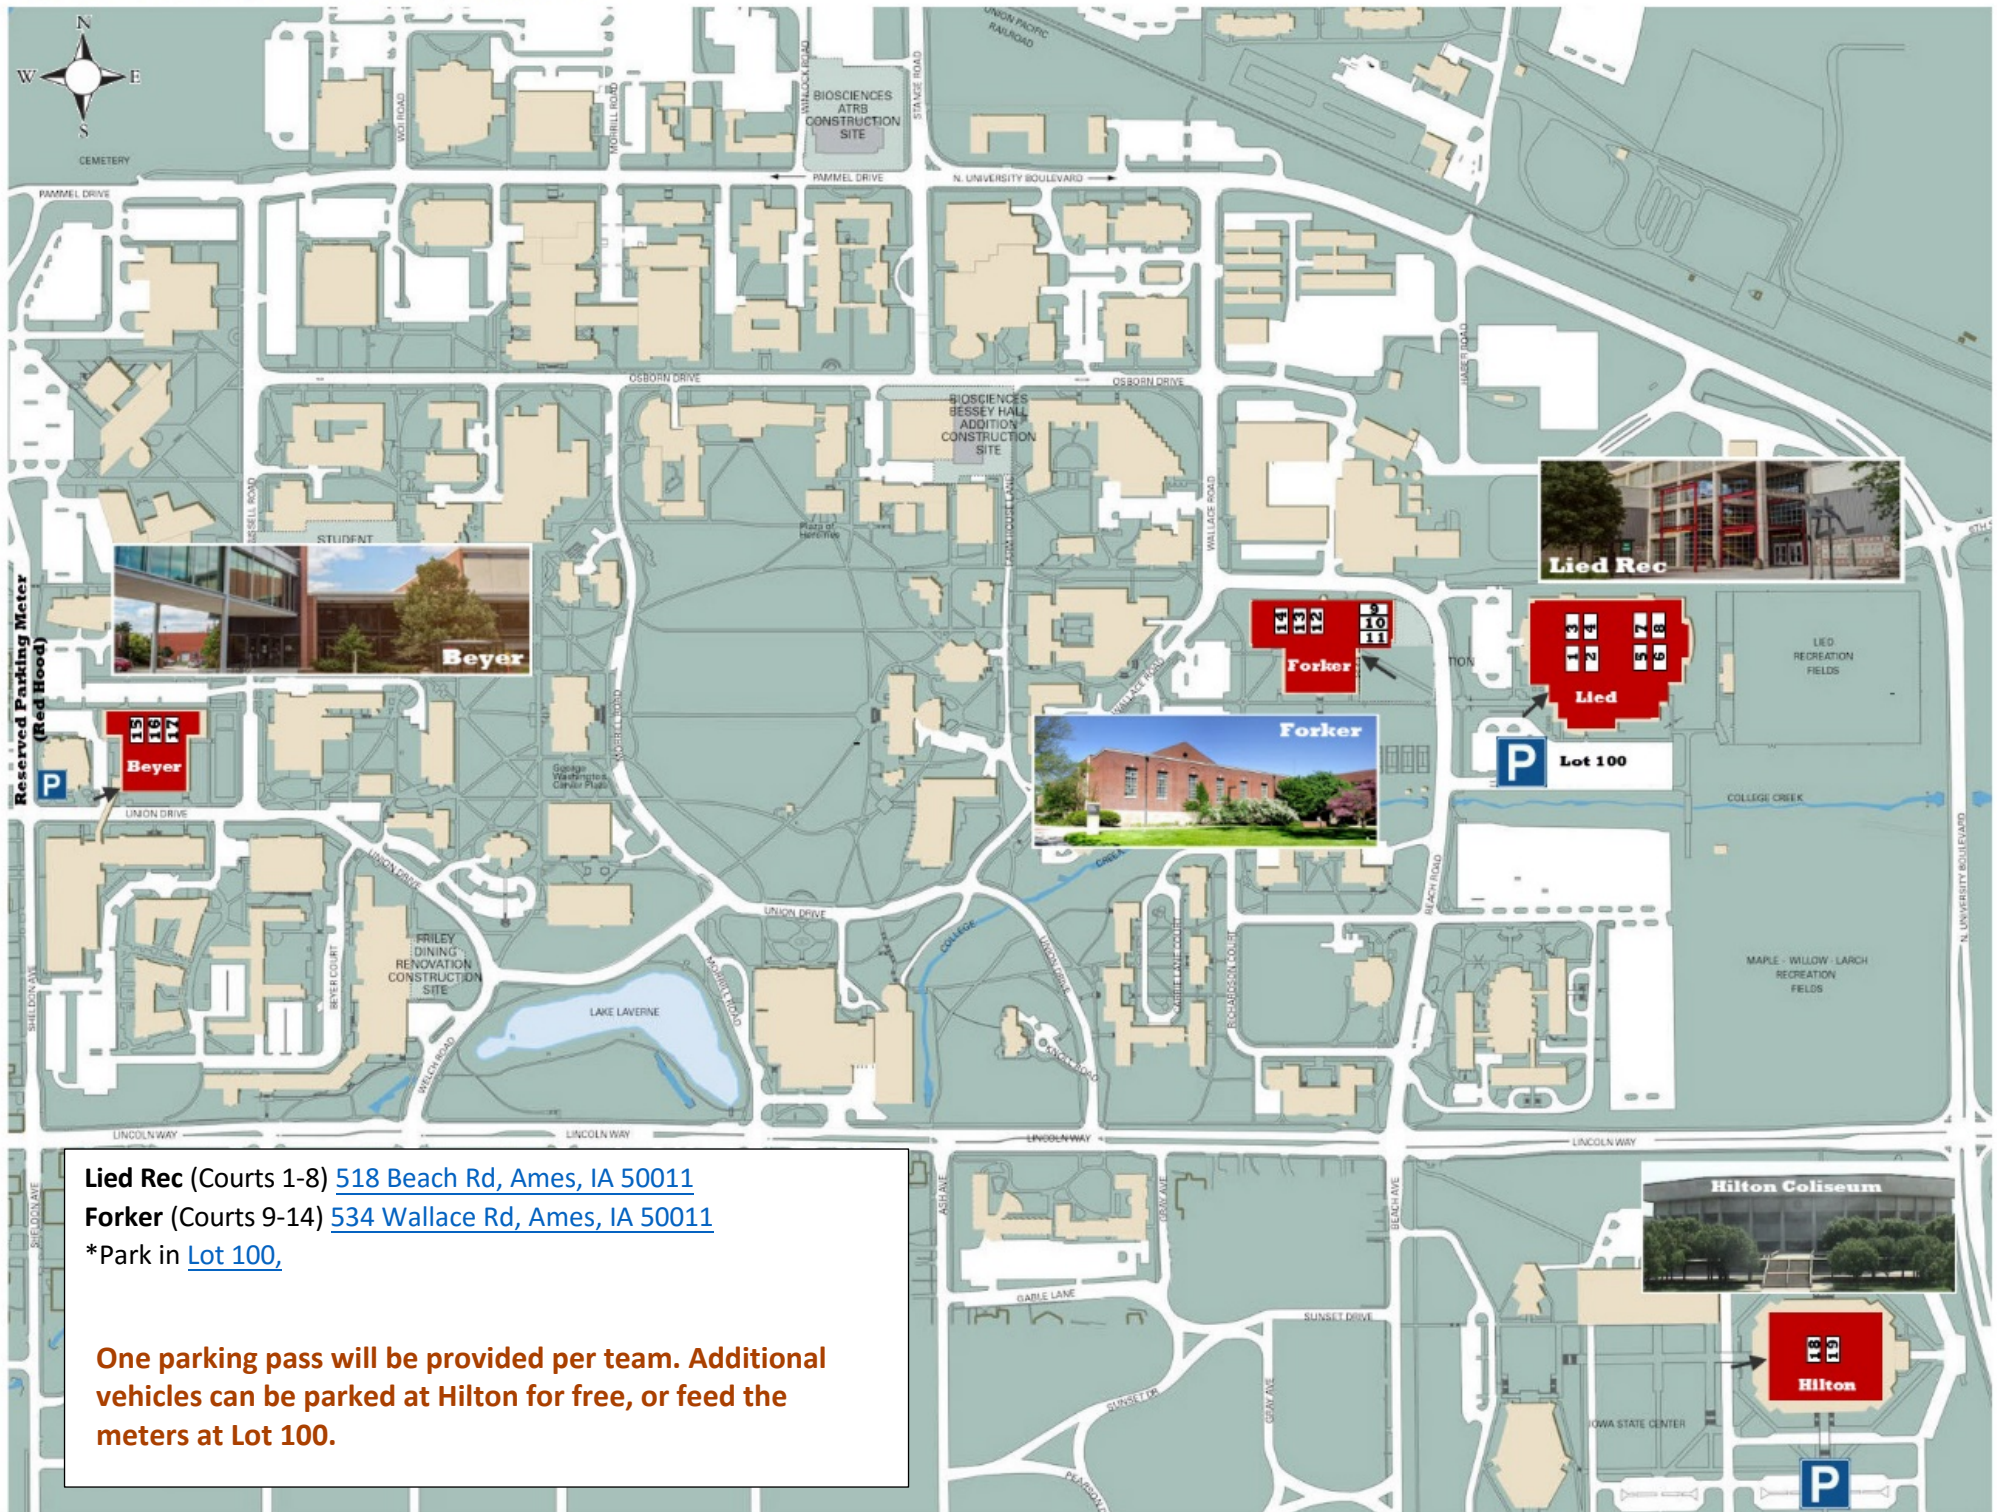

IOWA STATE UNIVERSITY

Lied Rec (Courts 1-8) [518 Beach Rd, Ames, IA 50011](https://www.iamathletics.com/locations/1818-beach-rd)
Forker (Courts 9-14) [534 Wallace Rd, Ames, IA 50011](https://www.iamathletics.com/locations/534-wallace-rd)
*Park in [Lot 100](#),

One parking pass will be provided per team. Additional vehicles can be parked at Hilton for free, or feed the meters at Lot 100.

Hilton
18
19