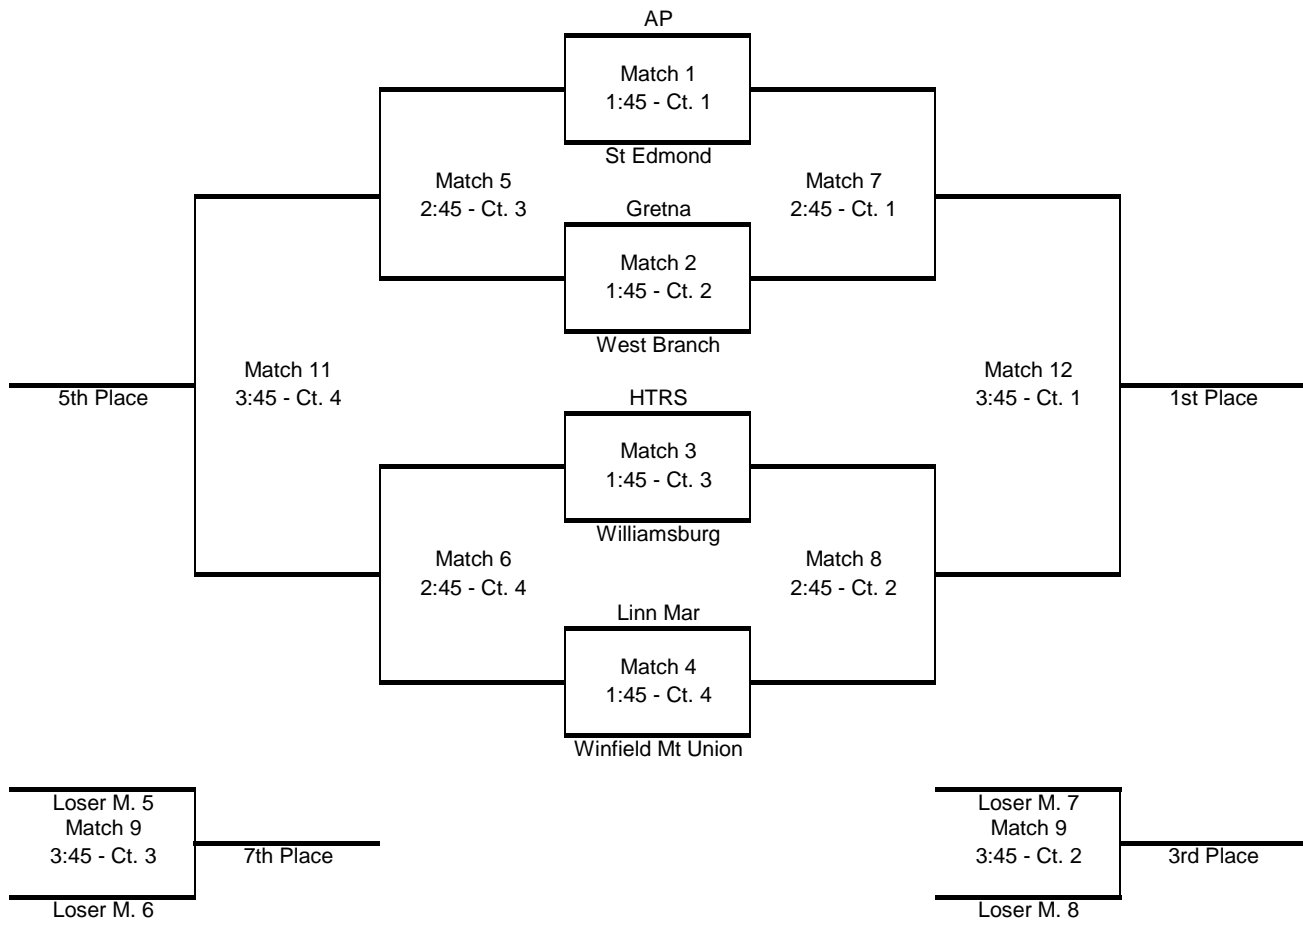

**CARDINAL Division -Gold Bracket- Lied 1-4**

**CARDINAL Division - Silver Bracket- Lied 5-8**

**CARDINAL Division- Bronze- Hilton**

Team	Jesup	Indianola	Lone Tree	Saydel	Win	Loss	Point +/-	Place
Jesup								
Indianola								
Lone Tree								
Saydel								

Round 1-1:45    Round 2- 2:45    Round 3- 3:45

Court 18	1 v 3	1 v 4	1 v 2
Court 19	2 v 4	2 v 3	3 v 4

All matches will be 2 games to 25 pts. Cap at 27 pts