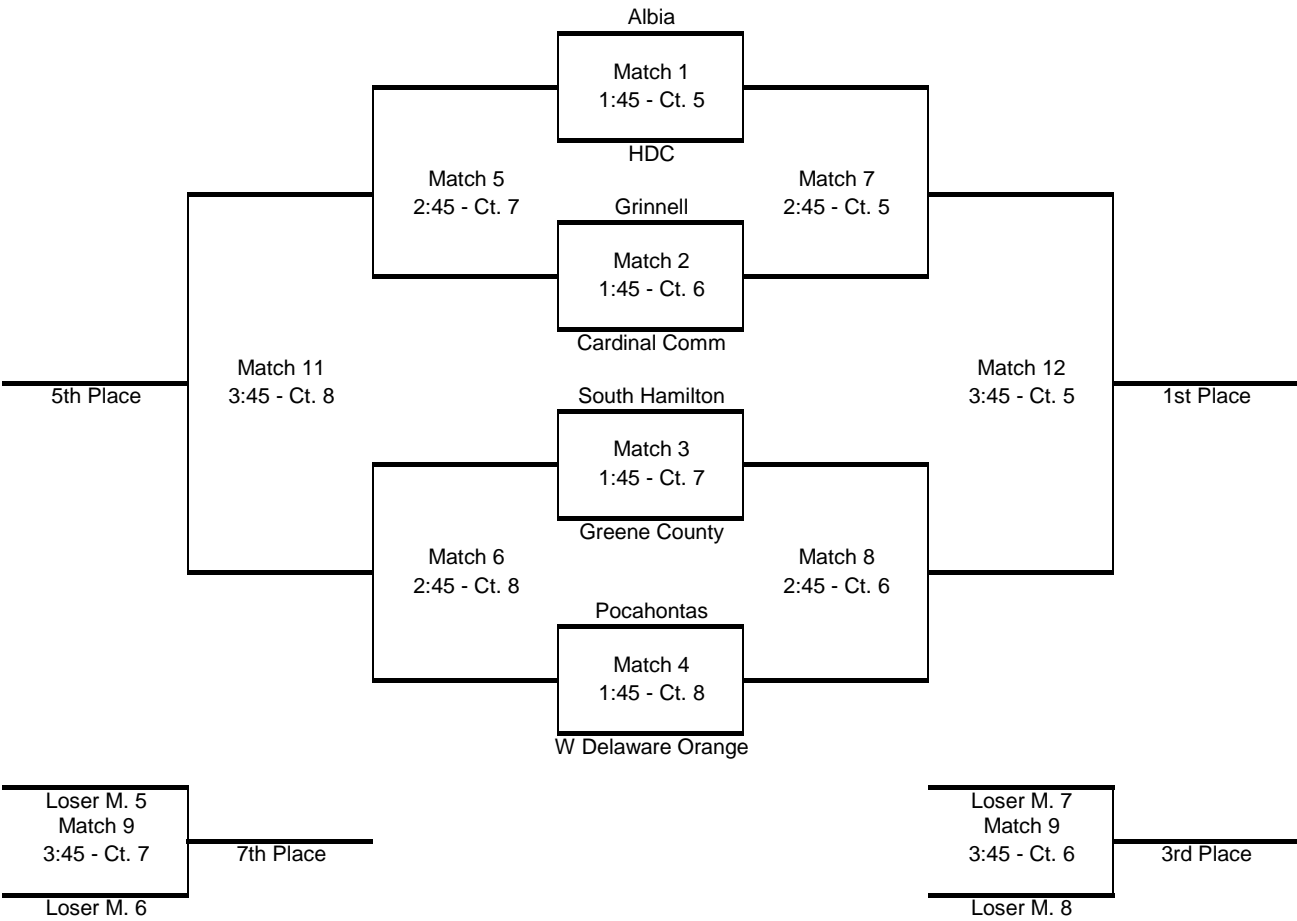

**CARDINAL Division -Gold Bracket- Lied 1-4**

**CARDINAL Division - Silver Bracket- Lied 5-8**

**CARDINAL Division- Bronze- Hilton**

Team	Jesup	Indianola	Lone Tree	Saydel	Win	Loss	Point +/-	Place
Jesup								
Indianola								
Lone Tree								
Saydel								

Round 1-1:45    Round 2- 2:45    Round 3- 3:45

Court 18	1 v 3	1 v 4	1 v 2
Court 19	2 v 4	2 v 3	3 v 4

All matches will be 2 games to 25 pts. Cap at 27 pts