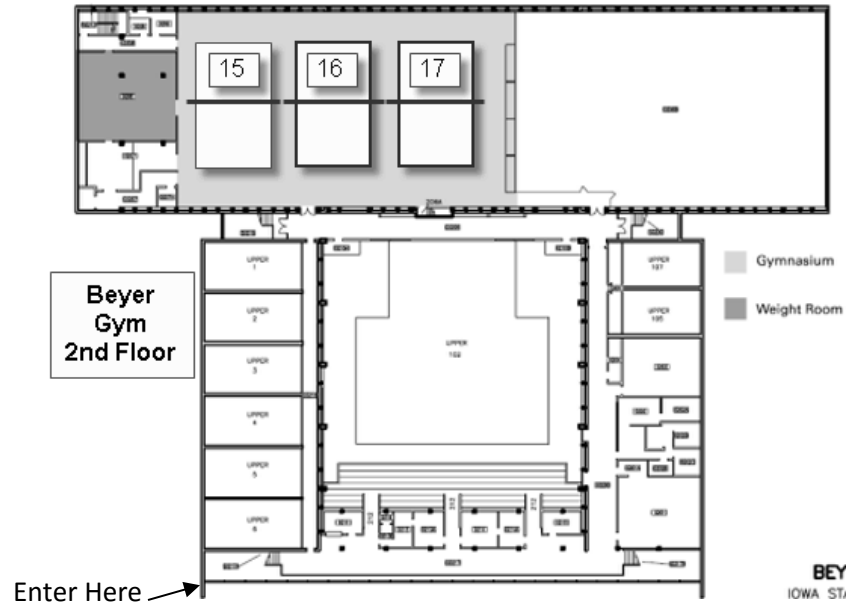

Beyer Hall

[2625 UNION DR](#)
[AMES, IA 50011-2034](#)

*[Park in Reserved Meters on Sheldon Ave.](#)
(Red Hood covering meter says Reserved)

*Enter building SW corner