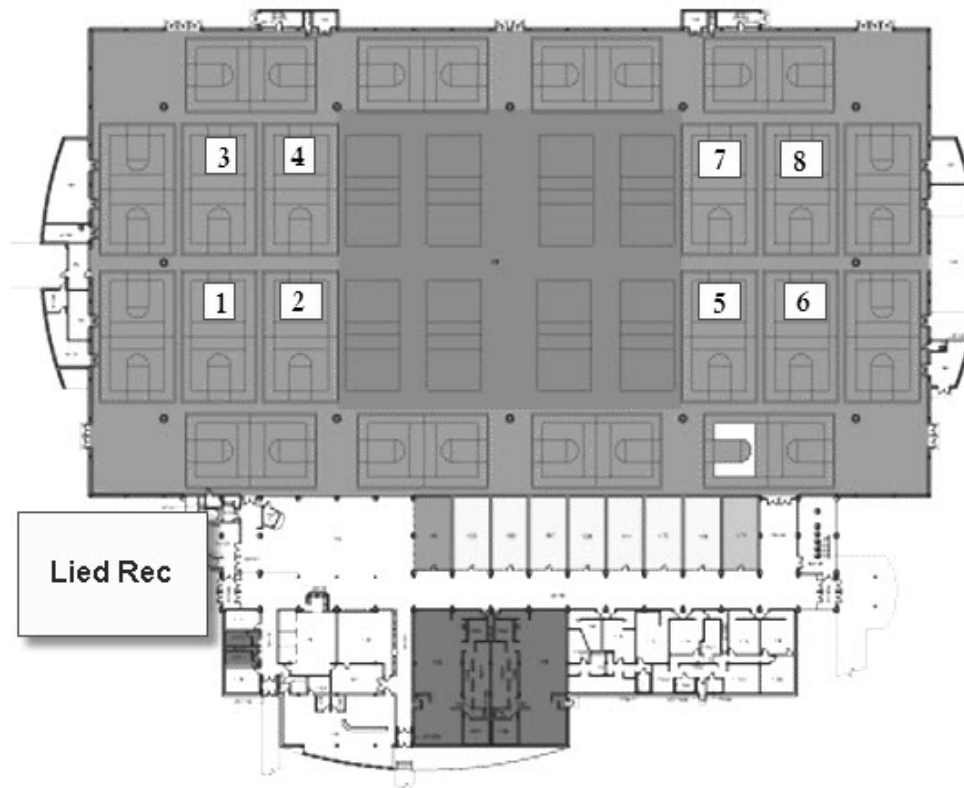

Hilton (Court 18-19) [1705 Center Drive, Ames, IA 50011](#)

Reserved Parking Meter (Red Hood)

Ames High School

Lied Recreation Center

[518 BEACH RD](#)
[AMES, IA 50011-1430](#)

*Park in [Lot 100](#) next to Lied Rec.