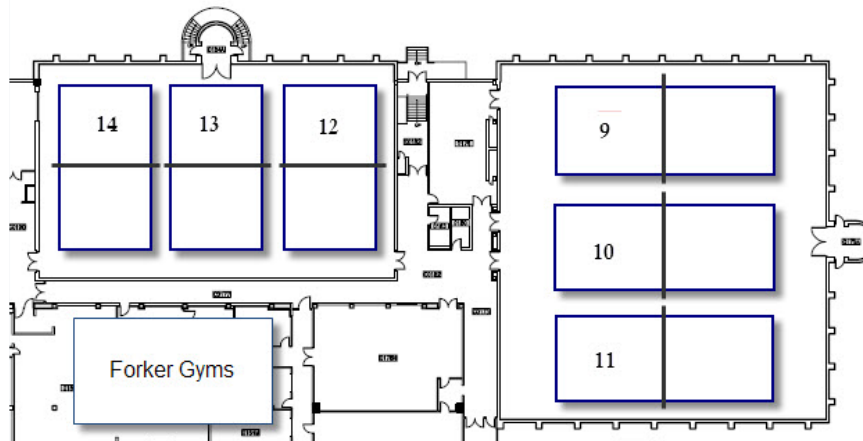

Forker Building

[534 WALLACE RD](#)
[AMES, IA 50011-4008](#)

*Park in [Lot 100](#) next to Lied Rec.