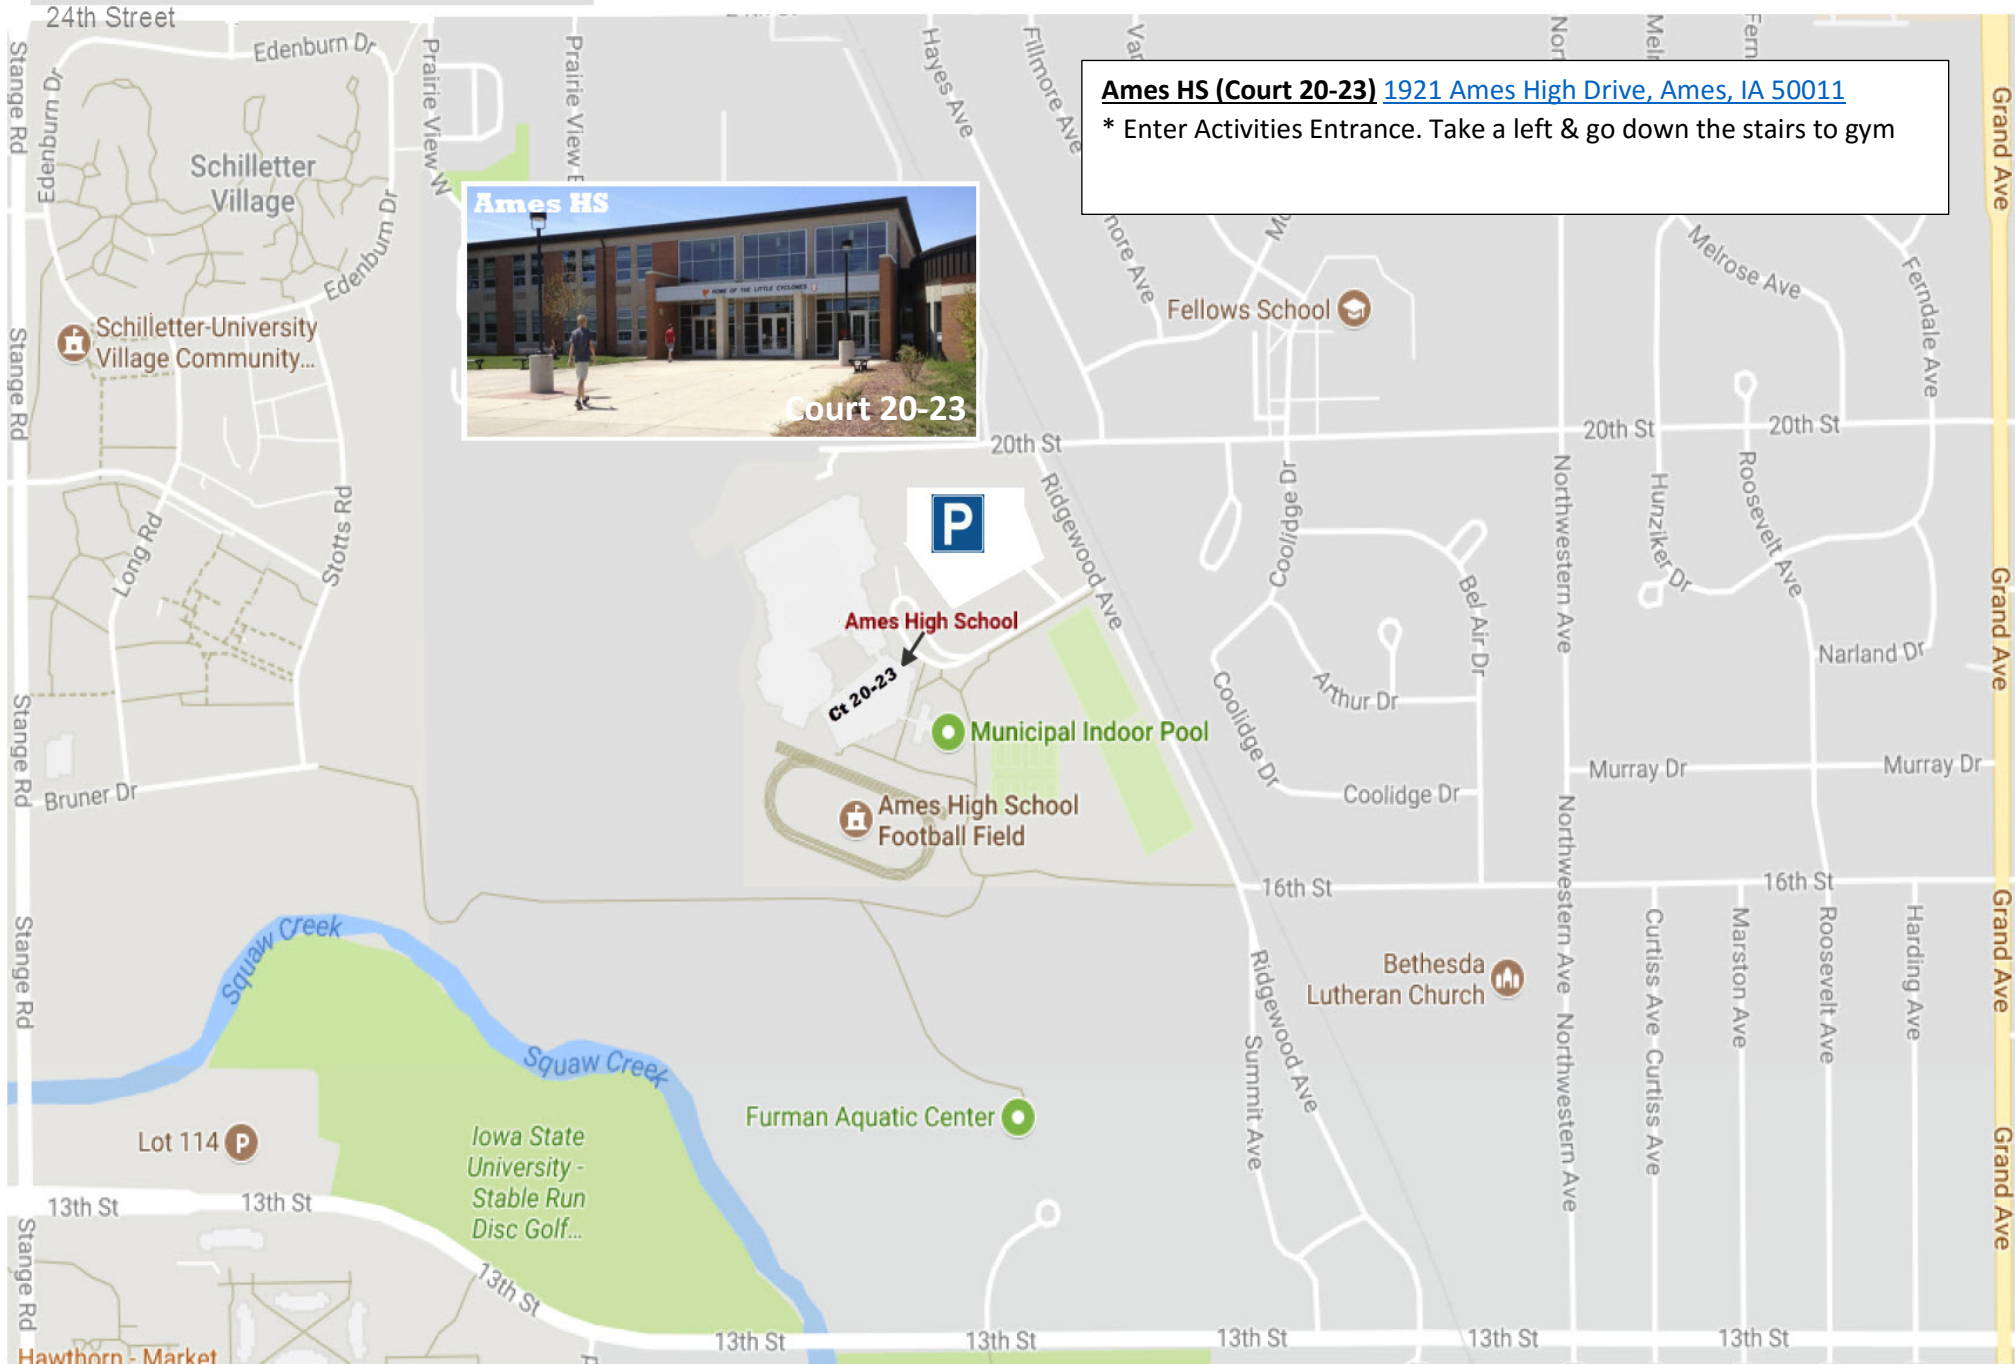

Cyclone VB will NOT reimburse for parking tickets

Lied Rec (Courts 1-8) [518 Beach Rd, Ames, IA 50011](#)
Forker (Courts 9-14) [534 Wallace Rd, Ames, IA 50011](#)
*Park in [Lot 100](#)

Beyer (Court 15-17) [2625 Union Drive, Ames, IA 50011](#)
*Park in [Reserved Meters on Sheldon Ave](#)
Red Hood covered meter says Reserved – 1 spot per team

Hilton (Court 18-19) [1705 Center Drive, Ames, IA 50011](#)

Reserved Parking Meter (Red Hood)

Ames High School

Lied Recreation Center

[518 BEACH RD](#)
[AMES, IA 50011-1430](#)

*Park in [Lot 100](#) next to Lied Rec.

Forker Building

[534 WALLACE RD](#)
[AMES, IA 50011-4008](#)

*Park in [Lot 100](#) next to Lied Rec.

Beyer Hall

[2625 UNION DR](#)
[AMES, IA 50011-2034](#)

*[Park in Reserved Meters on Sheldon Ave.](#)
(Red Hood covering meter says Reserved)

*Enter building SW corner

Hilton Coliseum

[1705 CENTER DR](#)
[AMES, IA 50011-1056](#)

*Enter building under E side, under catwalk,
go down the stairs to floor

Ames High School

[1921 Ames High Drive](#)
[AMES, IA 50011](#)