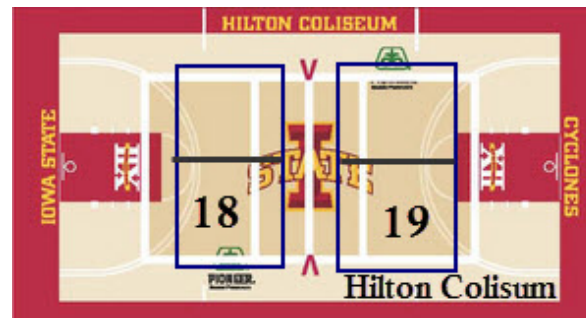

Hilton Coliseum

[1705 CENTER DR](#)
[AMES, IA 50011-1056](#)

*Enter building under E side, under catwalk,
go down the stairs to floor