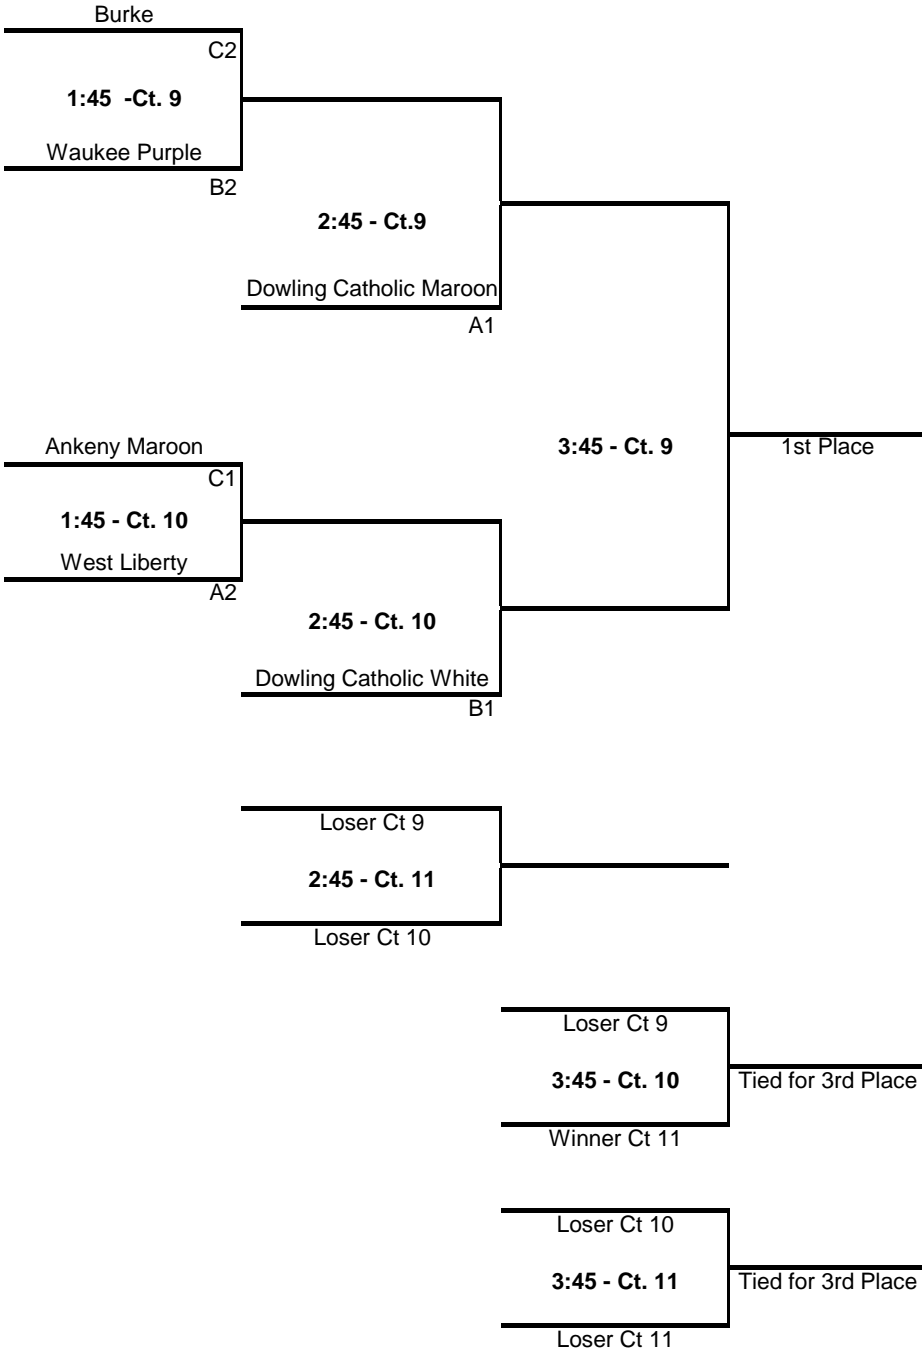

GOLD Division- Gold Pool- Forker

Dowling Catholic Maroon

All matches will be 2/3 games. Games 1 and 2 - 25 pts. Game 3 - 15 pts
A1 vs B1 is exhibition match

GOLD Division- Silver Pool- Forker

CB St Albert

A3
1:45 -Ct. 14
Nevada, MO
B3

All matches will be 2/3 games. Games 1 and 2 - 25 pts. Game 3 - 15 pts
A3 vs B3 is exhibition match

North Cedar

C4
1:45 -Ct. 12
Marion Red
B4

2:45 - Ct.12
CB St Albert
A3

Iowa City High

C3
1:45 - Ct. 13
DSM Christian
A4

2:45 - Ct. 13
Nevada, MO
B3

3:45 - Ct. 12 1st Place

Loser Ct 9
2:45 - Ct. 14
Loser Ct 10

Loser Ct 12
3:45 - Ct. 13 Tied for 3rd Place
Winner Ct 14

Loser Ct 13
3:45 - Ct. 14 Tied for 3rd Place
Loser Ct 14